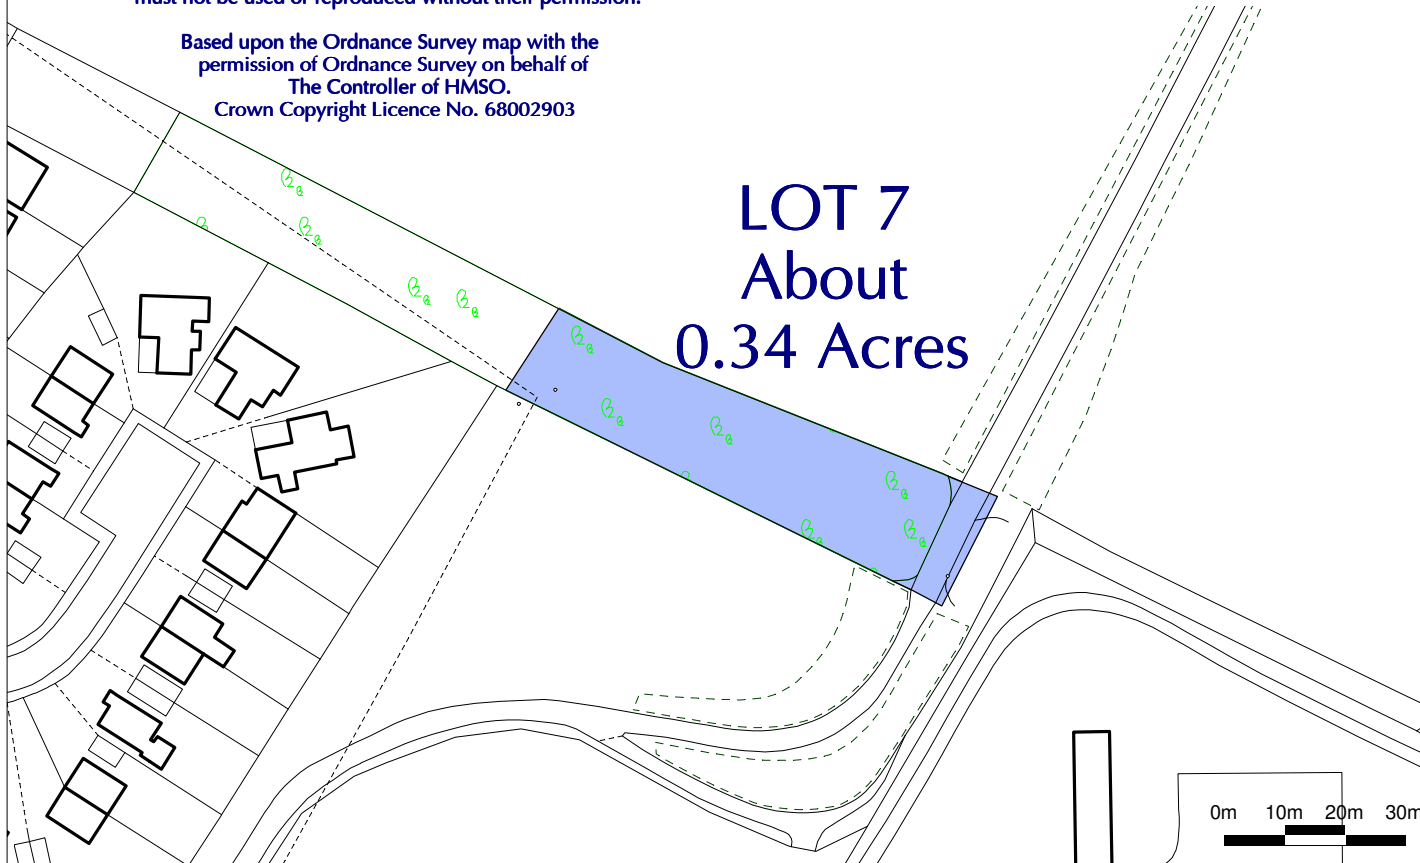

This plan is published for the convenience of purchasers only. Its accuracy is not guaranteed and it is expressly excluded from any contract.

The plan is copyright of FOX GRANT 08707 745 600 and must not be used or reproduced without their permission.

Based upon the Ordnance Survey map with the permission of Ordnance Survey on behalf of The Controller of HMSO.
Crown Copyright Licence No. 68002903

LAND AT SOLSTICE PARK AMESBURY, WILTSHIRE

LOT 7 About 0.34 Acres

Lot 7, Land at Solstice Park, Amesbury
FG488 WFG