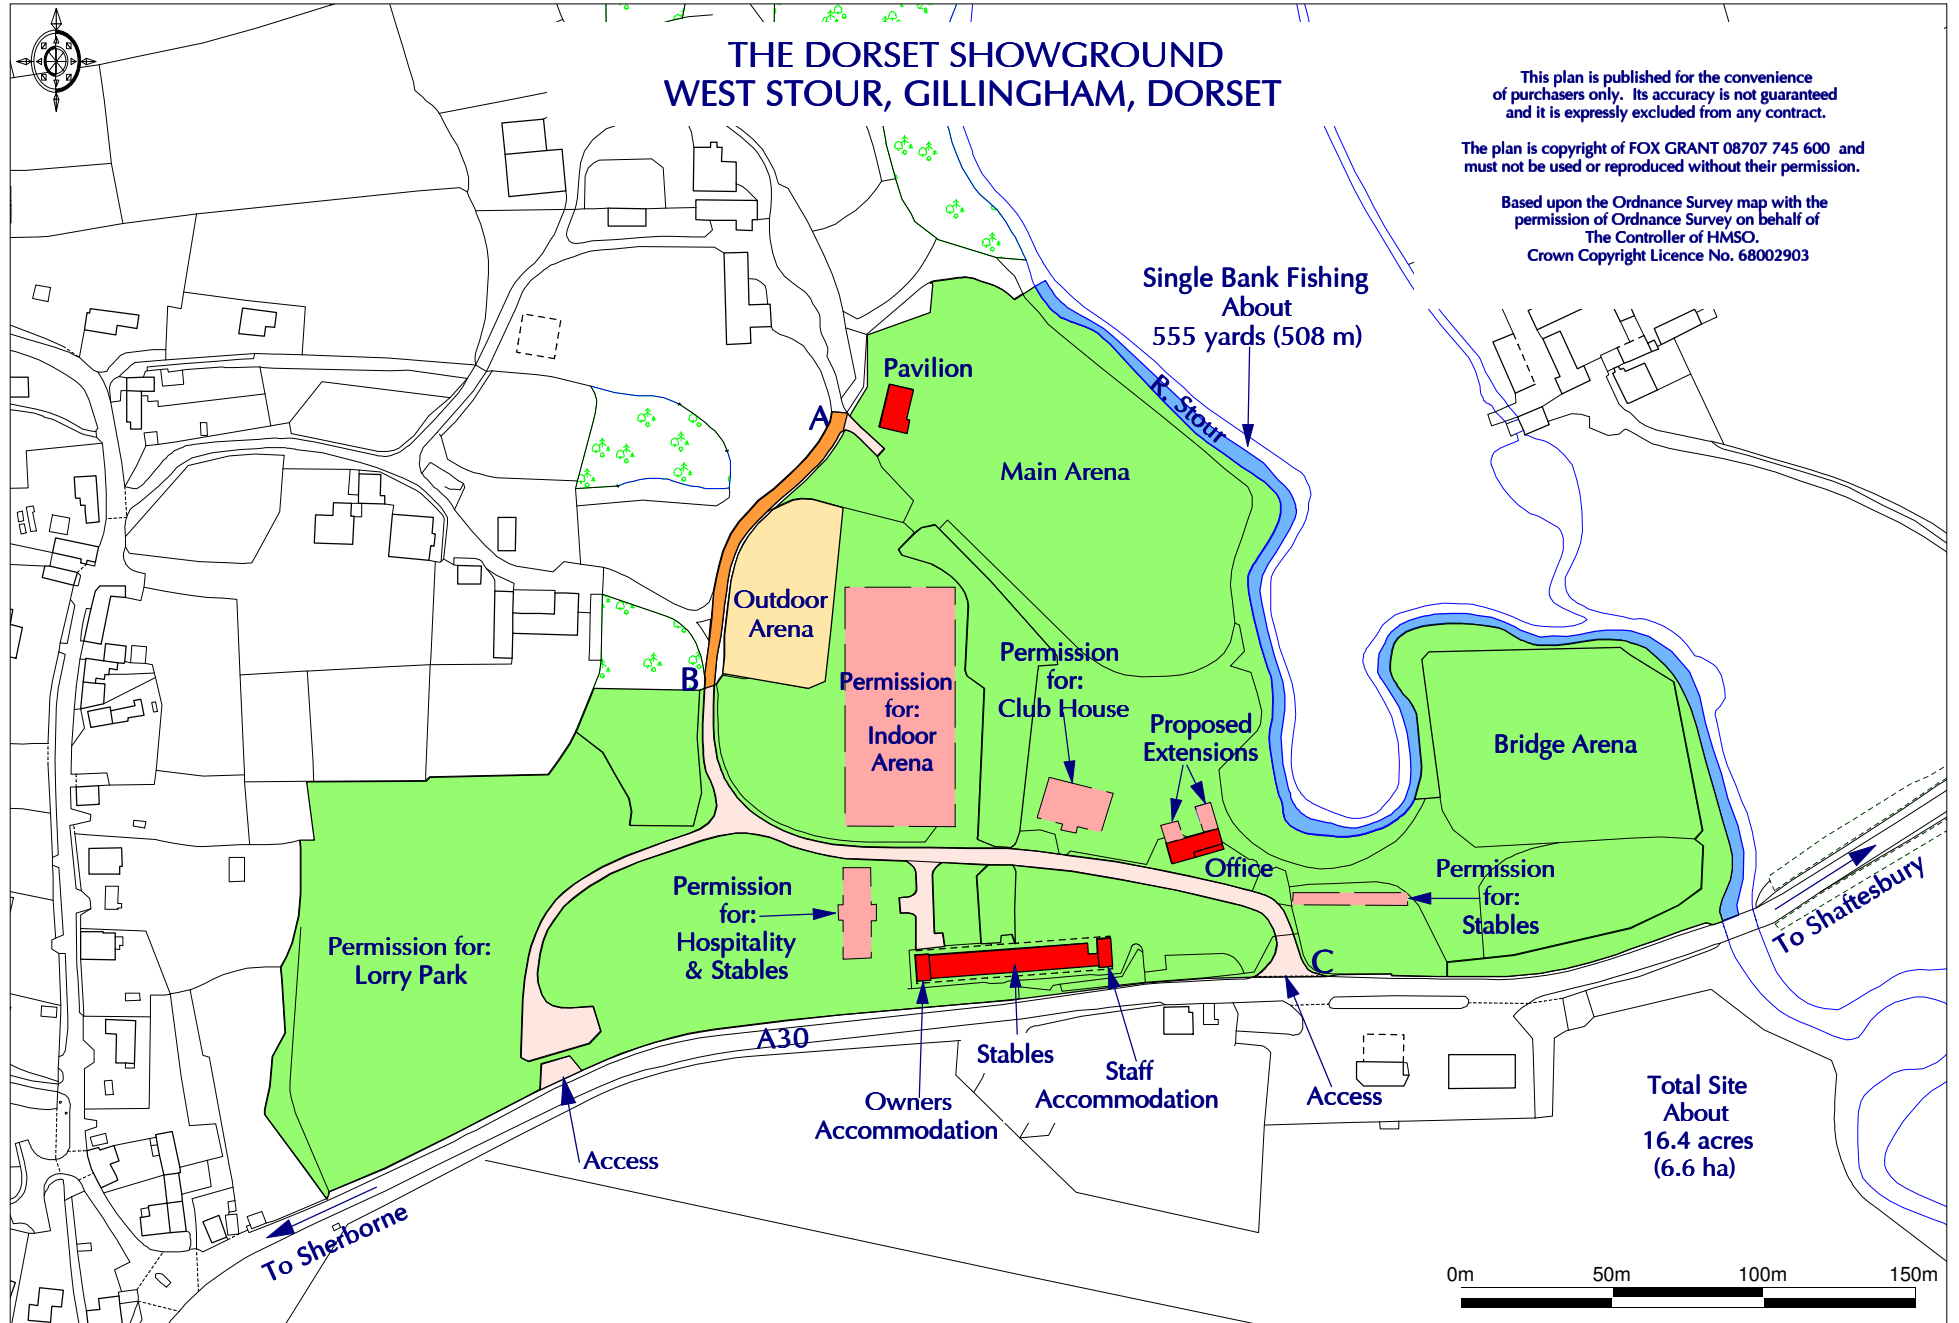

THE DORSET SHOWGROUND WEST STOUR, GILLINGHAM, DORSET

This plan is published for the convenience of purchasers only. Its accuracy is not guaranteed and it is expressly excluded from any contract.

The plan is copyright of FOX GRANT 08707 745 600 and must not be used or reproduced without their permission.

Based upon the Ordnance Survey map with the permission of Ordnance Survey on behalf of The Controller of HMSO.
Crown Copyright Licence No. 68002903

The Dorset Showground
171209 FG478