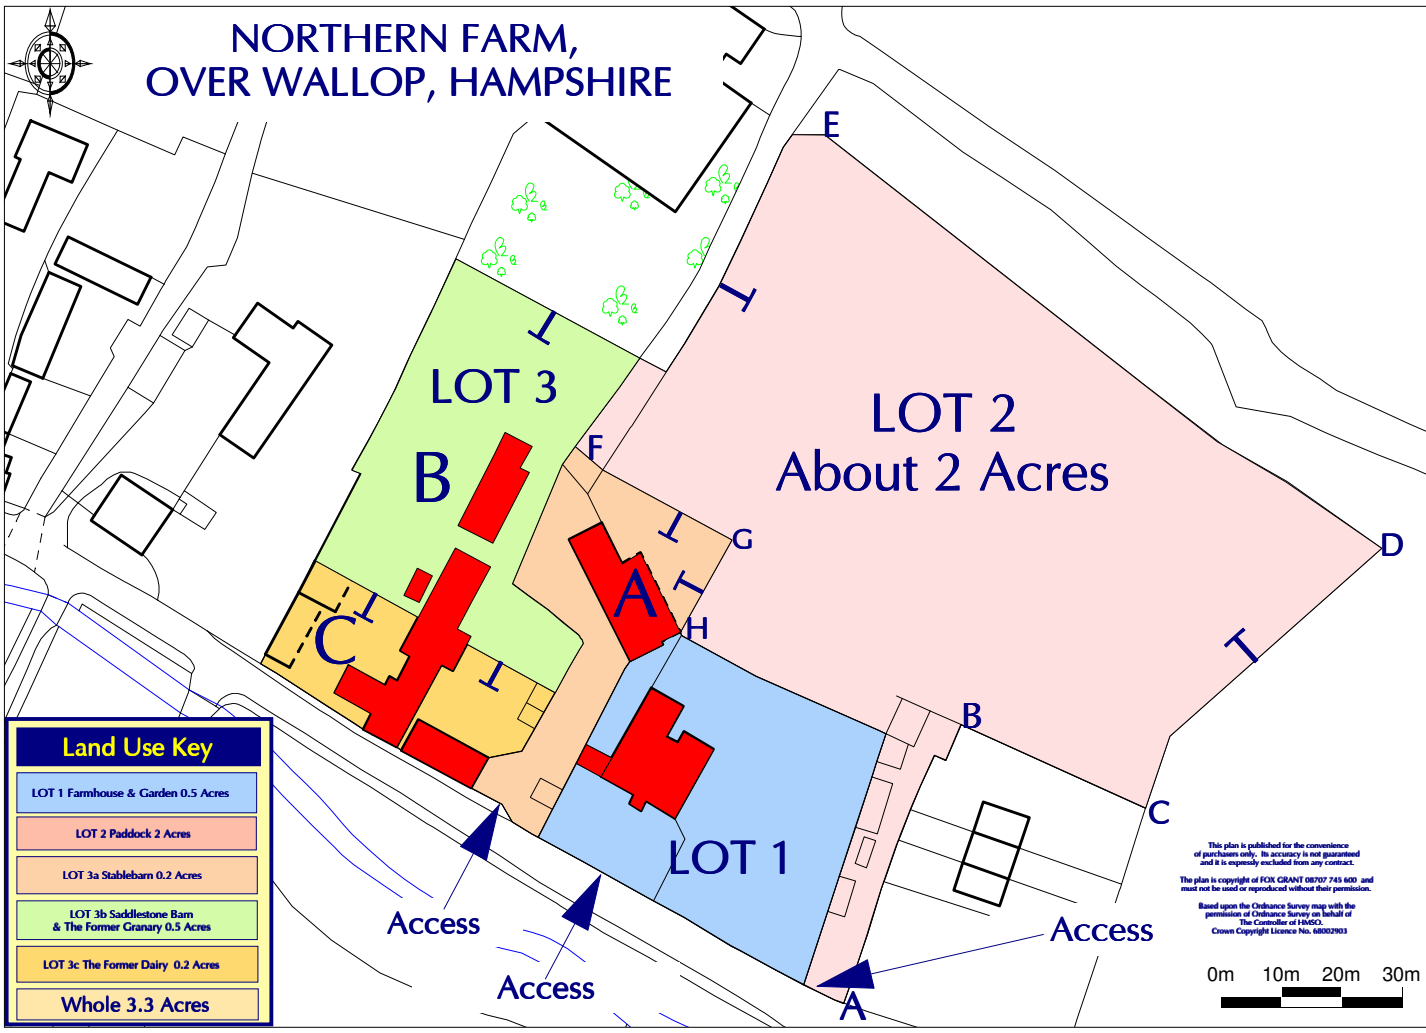

NORTHERN FARM, OVER WALLOP, HAMPSHIRE

Land Use Key	
	LOT 1 Farmhouse & Garden 0.5 Acres
	LOT 2 Paddock 2 Acres
	LOT 3a Stablebarn 0.2 Acres
	LOT 3b Saddlestone Barn & The Former Granary 0.5 Acres
	LOT 3c The Former Dairy 0.2 Acres
	Whole 3.3 Acres

Enabled by Ordnance Survey

© Crown Copyright 2009. All rights reserved. Licence number 100020449. Plotted Scale - 1:1250

Northern Farm FG 477 AF CMc